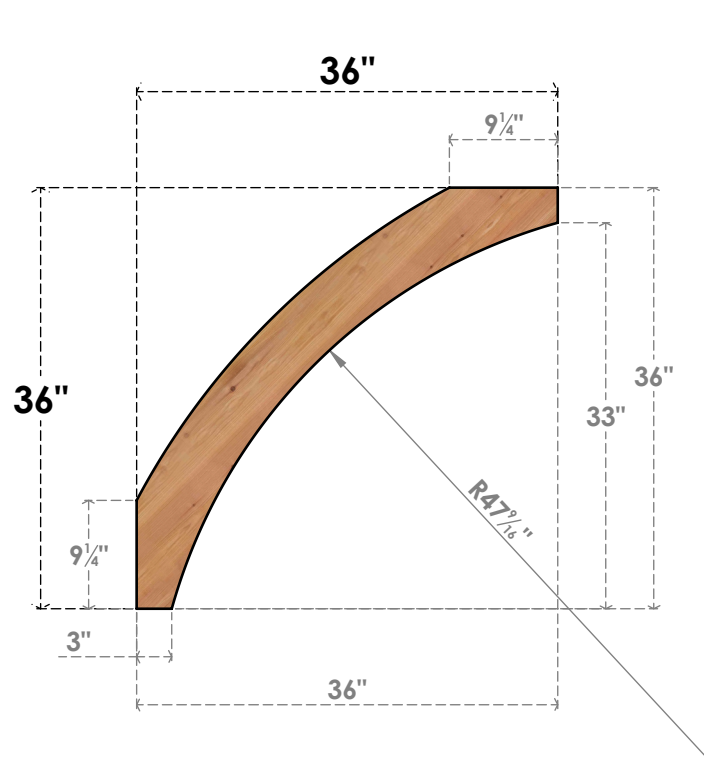

BRC04X36X36THR00SWR

3 1/2"W X 36"D X 36"H THORTON SMOOTH BRACE, WESTERN RED CEDAR

SIDE

FRONT

EKENA MILLWORK
 2300 WEST MAIN ST.
 CLARKSVILLE, TX 75426
 TOLL FREE: 866-607-0453
 WWW.EKENAMILLWORK.COM

NOTES

1. INSTALLATION TO BE COMPLETED IN ACCORDANCE WITH MANUFACTURER'S SPECIFICATIONS.
2. DRAWING MAY NOT BE TO SCALE
3. THIS DRAWING IS INTENDED FOR DESIGN AND PLANNING PURPOSES ONLY.
4. ALL INFORMATION CONTAINED HEREIN WAS CURRENT AT THE TIME OF DEVELOPMENT BUT MUST BE REVIEWED AND APPROVED BY THE PRODUCT MANUFACTURER TO BE CONSIDERED ACCURATE.
5. PRODUCTS ARE NOT KILN DRIED. THIS ITEM IS UNIQUE AND WILL CONTAIN THE NATURAL VARIATIONS THAT THE WOOD SPECIES OFFERS. THIS MAY RESULT IN VARIATIONS UP TO 1/4"