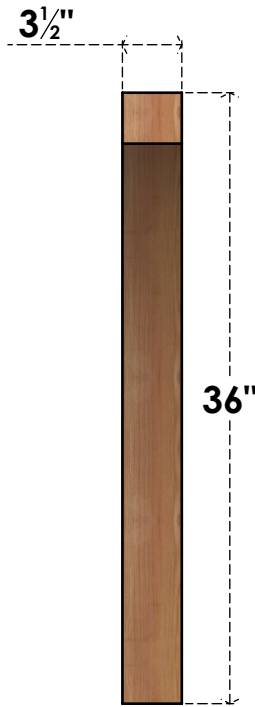

BRC04X36X36THR00SWR

3 1/2"W X 36"D X 36"H THORTON SMOOTH BRACE, WESTERN RED CEDAR

SIDE

FRONT

EKENA MILLWORK
 2300 WEST MAIN ST.
 CLARKSVILLE, TX 75426
 TOLL FREE: 866-607-0453
 WWW.EKENAMILLWORK.COM

NOTES

1. INSTALLATION TO BE COMPLETED IN ACCORDANCE WITH MANUFACTURER'S SPECIFICATIONS.
2. DRAWING MAY NOT BE TO SCALE
3. THIS DRAWING IS INTENDED FOR DESIGN AND PLANNING PURPOSES ONLY.
4. ALL INFORMATION CONTAINED HEREIN WAS CURRENT AT THE TIME OF DEVELOPMENT BUT MUST BE REVIEWED AND APPROVED BY THE PRODUCT MANUFACTURER TO BE CONSIDERED ACCURATE.
5. PRODUCTS ARE NOT KILN DRIED. THIS ITEM IS UNIQUE AND WILL CONTAIN THE NATURAL VARIATIONS THAT THE WOOD SPECIES OFFERS. THIS MAY RESULT IN VARIATIONS UP TO 1/4"